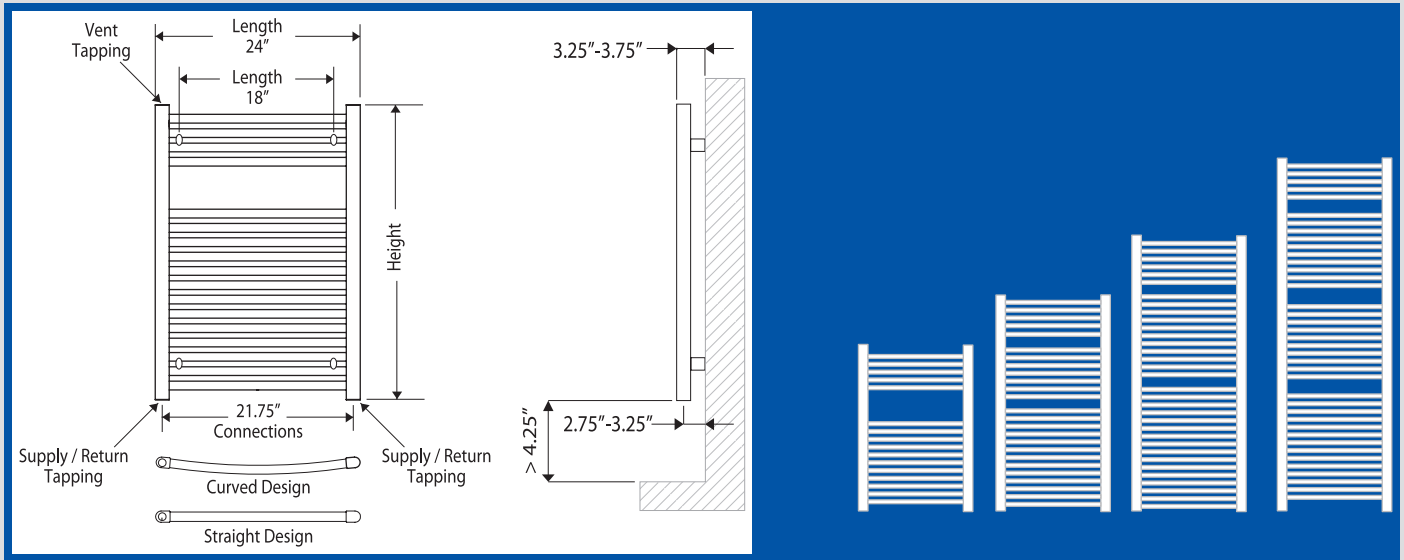

CRYSTAL TOWEL BAR RADIATORS

Towel Bars 3-1/2" Pipe Connection

Crystal Straight - White					
Product Code	Height (in)	Width (in)	Output (BTU/HR) @ 180°F	Output (BTU/HR) @ 140°F	Output Electric (BTU/HR)
B-33.24SW	33	24	1972	1056	1364
B-48.24SW	48	24	2881	1519	2046
B-59.24SW	59	24	3463	1831	2728
B-70.24SW	70	24	3967	2103	3072

Crystal Straight - Chrome					
Product Code	Height (in)	Width (in)	Output (BTU/HR) @ 180°F	Output (BTU/HR) @ 140°F	Output Electric (BTU/HR)
B-33.24SC	33	24	1346	712	886
B-48.24SC	48	24	1869	975	1213
B-59.24SC	59	24	2291	1194	1485