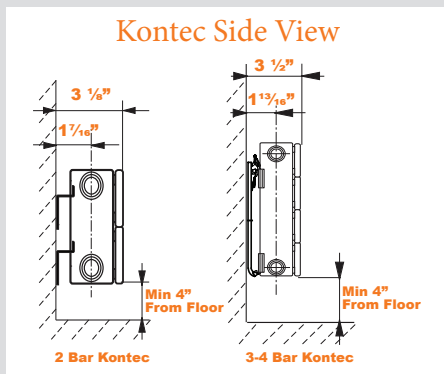

KONTEC

Tube Radiators

Elegant Architectural Design Radiators
Outputs Up To 9,906 BTU/HR
Available in Horizontal and Vertical Configurations
Side Panels and Top Grille Included

KONTEC TUBE RADIATORS

The “Kontec” architectural, flat tube, radiators are ideal for providing warmth, style and efficiency to your living space. With their horizontal arrays of flattened tubes, Kontec radiators will supply comfortable heat at low flow temperatures eliminating drafts and cold spots. Convector fins welded to the tubes on the back of the radiator help increase heat transfer from the boiler water to the room space. Kontec panels are available in a variety of sizes to fit almost any requirement.

Kontec Actual Dimensions

Horizontal Panels

All Kontec Radiators have 4 - 1/2" side connections

Radiator Model	Type	Tubes	Height (in)	Length (in)	Output (BTU/HR) @ 180°F	Output (BTU/HR) @ 140°F	Weight (lbs)	Water Content (gal)
KK062411	11	2	6	24	1,254	702	11	0.18
KK063611				36	1,881	1,055	16	0.27
KK064811				48	2,508	1,404	21	0.36
KK066311				63	3,150	1,843	28	0.47
KK067111				71	3,762	2,077	31	0.53
KK068711				87	4,423	2,545	38	0.65
KK069511				95	5,016	2,780	42	0.72
KK0611911				119	6,270	3,510	54	1.00
KK092411	11	3	9	24	1,518	849	15	0.26
KK093611				36	2,282	1,277	22	0.39
KK094811				48	3,041	1,702	30	0.52
KK096311				63	4,051	2,267	39	0.69
KK097111				71	4,558	2,551	44	0.78
KK099511				95	6,082	3,404	59	1.05
KK0911911	119	7,599	4,253	61	1.57			
KK122411	11	4	12	24	2,476	1,386	24	0.52
KK123611				36	3,715	2,079	36	0.78
KK124811				48	4,951	2,771	59	1.05
KK126311				63	6,603	3,696	74	1.31
KK127111				71	7,430	4,159	89	1.57
KK129511				95	9,906	5,544	118	2.09