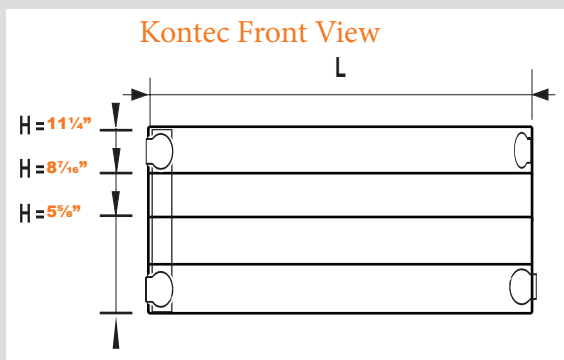

KONTEC

Tube Radiators

Elegant Architectural Design Radiators
Outputs Up To 9,906 BTU/HR
Available in Horizontal and Vertical Configurations
Side Panels and Top Grille Included

KONTEC TUBE RADIATORS

The “Kontec” architectural, flat tube, radiators are ideal for providing warmth, style and efficiency to your living space. With their horizontal arrays of flattened tubes, Kontec radiators will supply comfortable heat at low flow temperatures eliminating drafts and cold spots. Convector fins welded to the tubes on the back of the radiator help increase heat transfer from the boiler water to the room space. Kontec panels are available in a variety of sizes to fit almost any requirement.

Kontec Actual Dimensions

Horizontal Panels

All Kontec Radiators have 4 - 1/2" side connections

Radiator Model	Type	Tubes	Height (in)	Length (in)	Output (BTU/HR) @ 180°F	Output (BTU/HR) @ 140°F	Weight (lbs)	Water Content (gal)
KK062411	11	2	6	24	1,254	702	11	0.18
KK063611				36	1,881	1,055	16	0.27
KK064811				48	2,508	1,404	21	0.36
KK066311				63	3,150	1,843	28	0.47
KK067111				71	3,762	2,077	31	0.53
KK068711				87	4,423	2,545	38	0.65
KK069511				95	5,016	2,780	42	0.72
KK0611911				119	6,270	3,510	54	1.00
KK092411	11	3	9	24	1,518	849	15	0.26
KK093611				36	2,282	1,277	22	0.39
KK094811				48	3,041	1,702	30	0.52
KK096311				63	4,051	2,267	39	0.69
KK097111				71	4,558	2,551	44	0.78
KK099511				95	6,082	3,404	59	1.05
KK0911911	119	7,599	4,253	61	1.57			
KK122411	11	4	12	24	2,476	1,386	24	0.52
KK123611				36	3,715	2,079	36	0.78
KK124811				48	4,951	2,771	59	1.05
KK126311				63	6,603	3,696	74	1.31
KK127111				71	7,430	4,159	89	1.57
KK129511				95	9,906	5,544	118	2.09